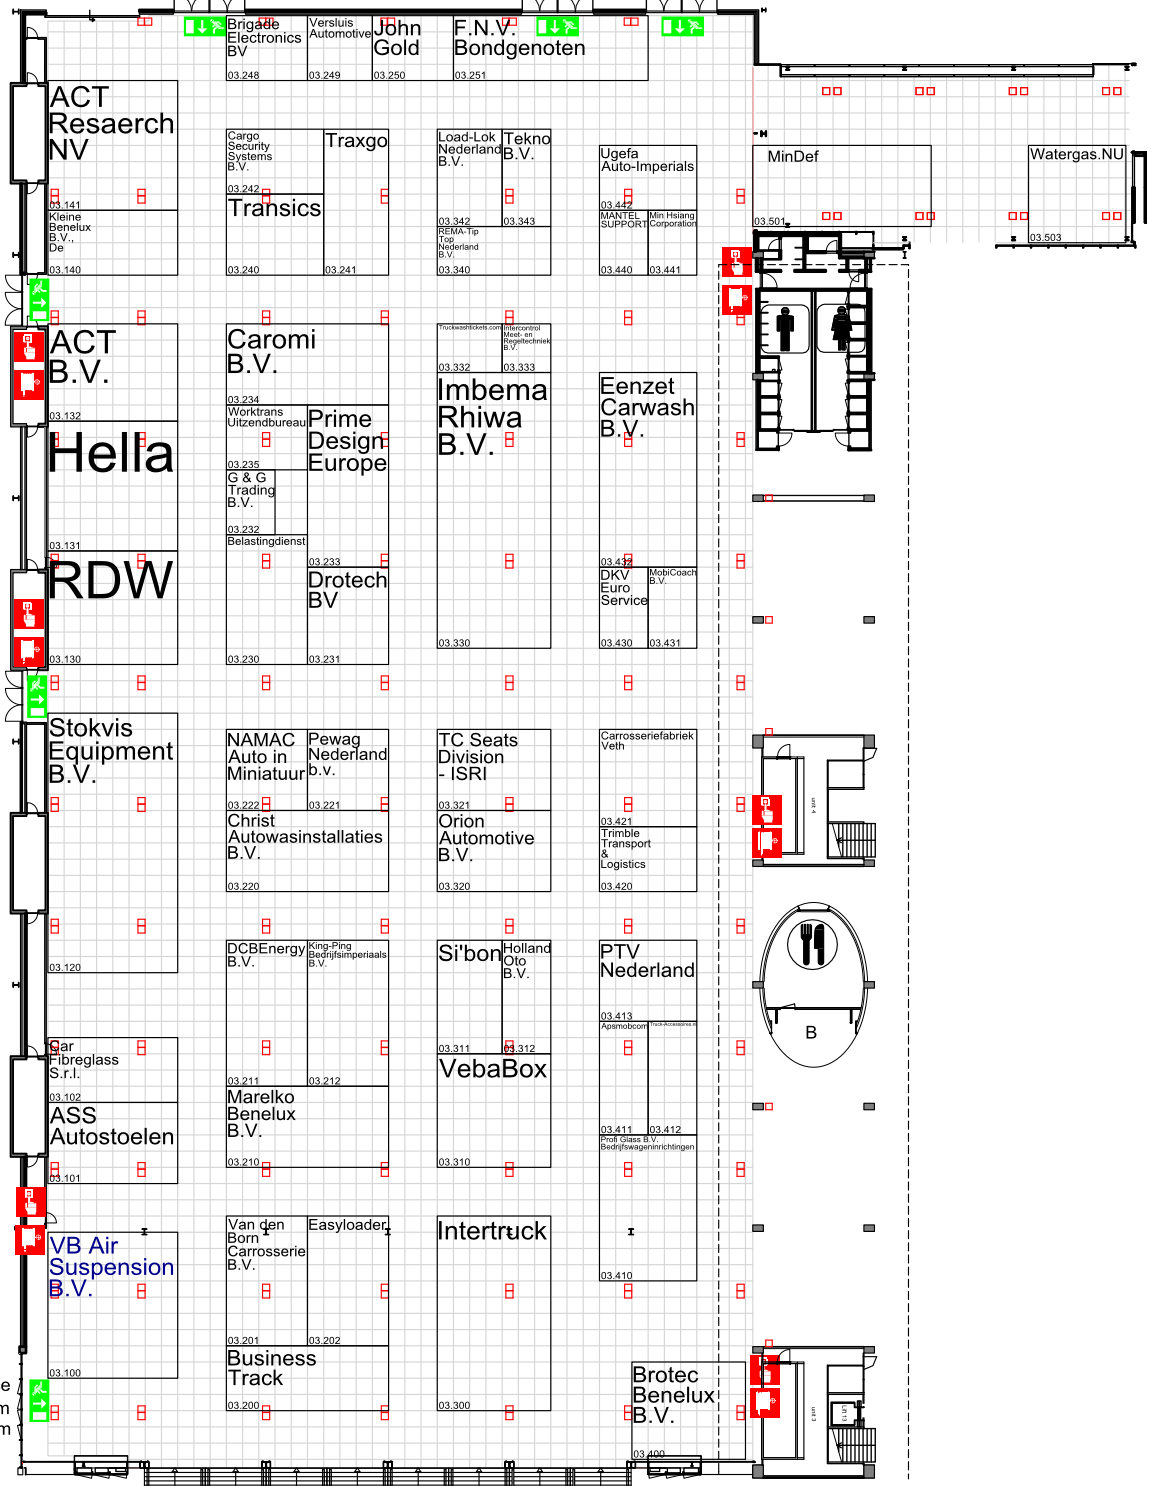

Goods Entrance
h=4.20 m
w=6.30 m

HALL 3

LEGENDA

- toilet
- nooduitgang
- brandslang, melder
- catering
- elec./water/cai
- pilaar
- kolom

Goods entrance
h=3.75 m
w=6.90 m